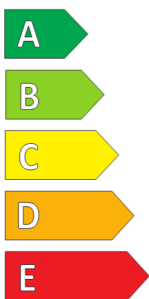

# ENERG

GOODYEAR

544761

205/60R16 96W XL

C1

**B**

**B**

2020/740